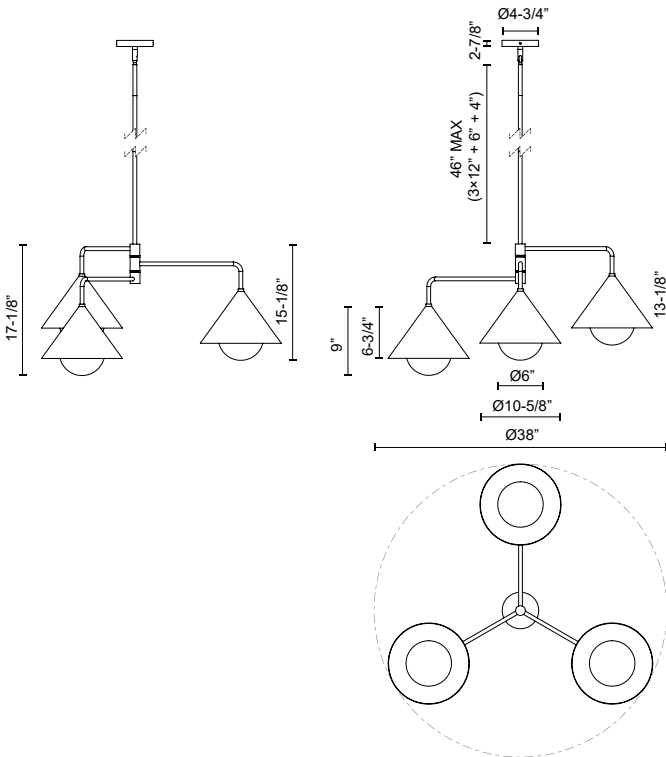

alora mood

P. 1.855.855.8926

CANADA: 19054 28TH Avenue Surrey - BC V3Z 6M3

USA: 3035 E. Lone Mountain Rd - Las Vegas, NV, 89081

REMY CH485245

FIXTURE DIMENSIONS	D38" x H17-1/8"
GLASS DETAILS	Matte Opal Glass
LAMP TYPE	E26
WATTAGE	3 x 60W
MAX WATTAGE	60W
BULB QTY	3
BULBS INCLUDED	No
VOLTAGE	120V
MATERIAL	Steel
ROD LENGTH	46" Max (3x12" + 1x6" + 1x4")
MINIMUM HANG HEIGHT	27"
SLOPED CEILING ADAPTABLE	Yes, Up to 45 Degrees
LOCATION	Dry
CANOPY DIMENSIONS	D4-3/4" x H2-7/8"
BRAND	Alora Mood

[D - Diameter, L - Length, W - Width, H - Height, E - Extension]

AVAILABLE FINISHES:

CH485245BGOP
Brushed
Gold/Opal Glass

CH485245MBOP
Matte Black/Opal
Glass

CH485245WHOP
White/Opal Glass

*For complete warranty terms, please visit: www.aloralighting.com/warranty